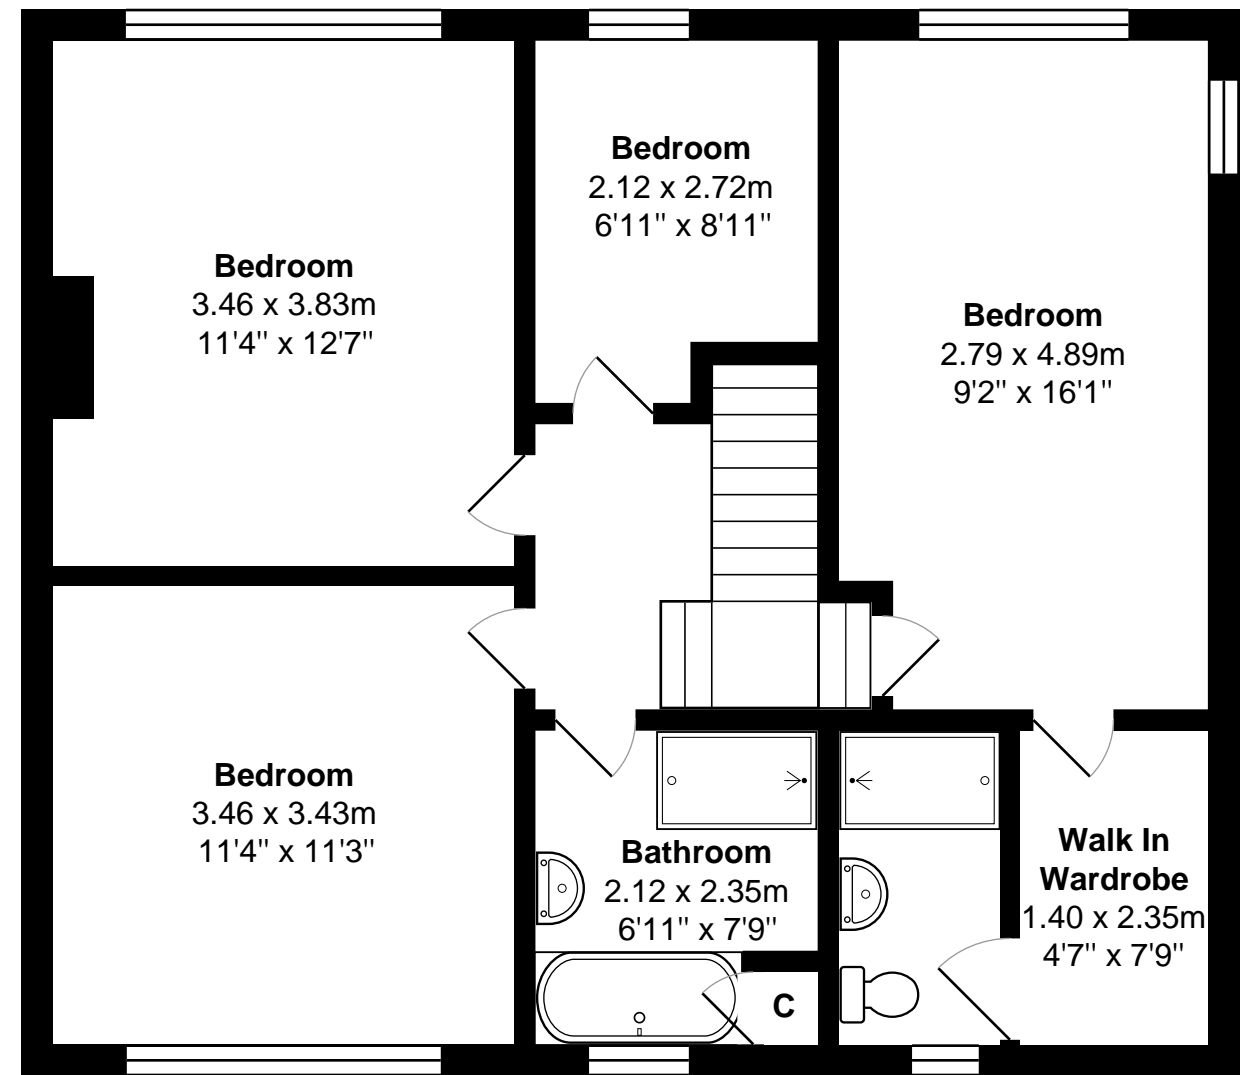

Ground Floor

First Floor

Total Area: 158.9 m² ... 1710 ft²

All measurements are approximate and for display purposes only