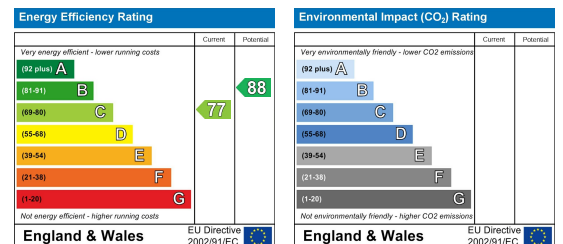

Energy Efficiency Graph

These particulars are intended to give a fair and reliable description of the property but no responsibility for any inaccuracy or error can be accepted and do not constitute an offer or contract. We have not tested any services or appliances (including central heating if fitted) referred to in these particulars and the purchasers are advised to satisfy themselves as to the working order and condition. If a property is unoccupied at any time there may be reconnection charges for any switched off/disconnected or drained services or appliances - All measurements are approximate. **THINKING OF SELLING?** If you are thinking of selling your home or just curious to discover the value of your property, Hunters would be pleased to provide free, no obligation sales and marketing advice. Even if your home is outside the area covered by our local offices we can arrange a Market Appraisal through our national network of Hunters estate agents.