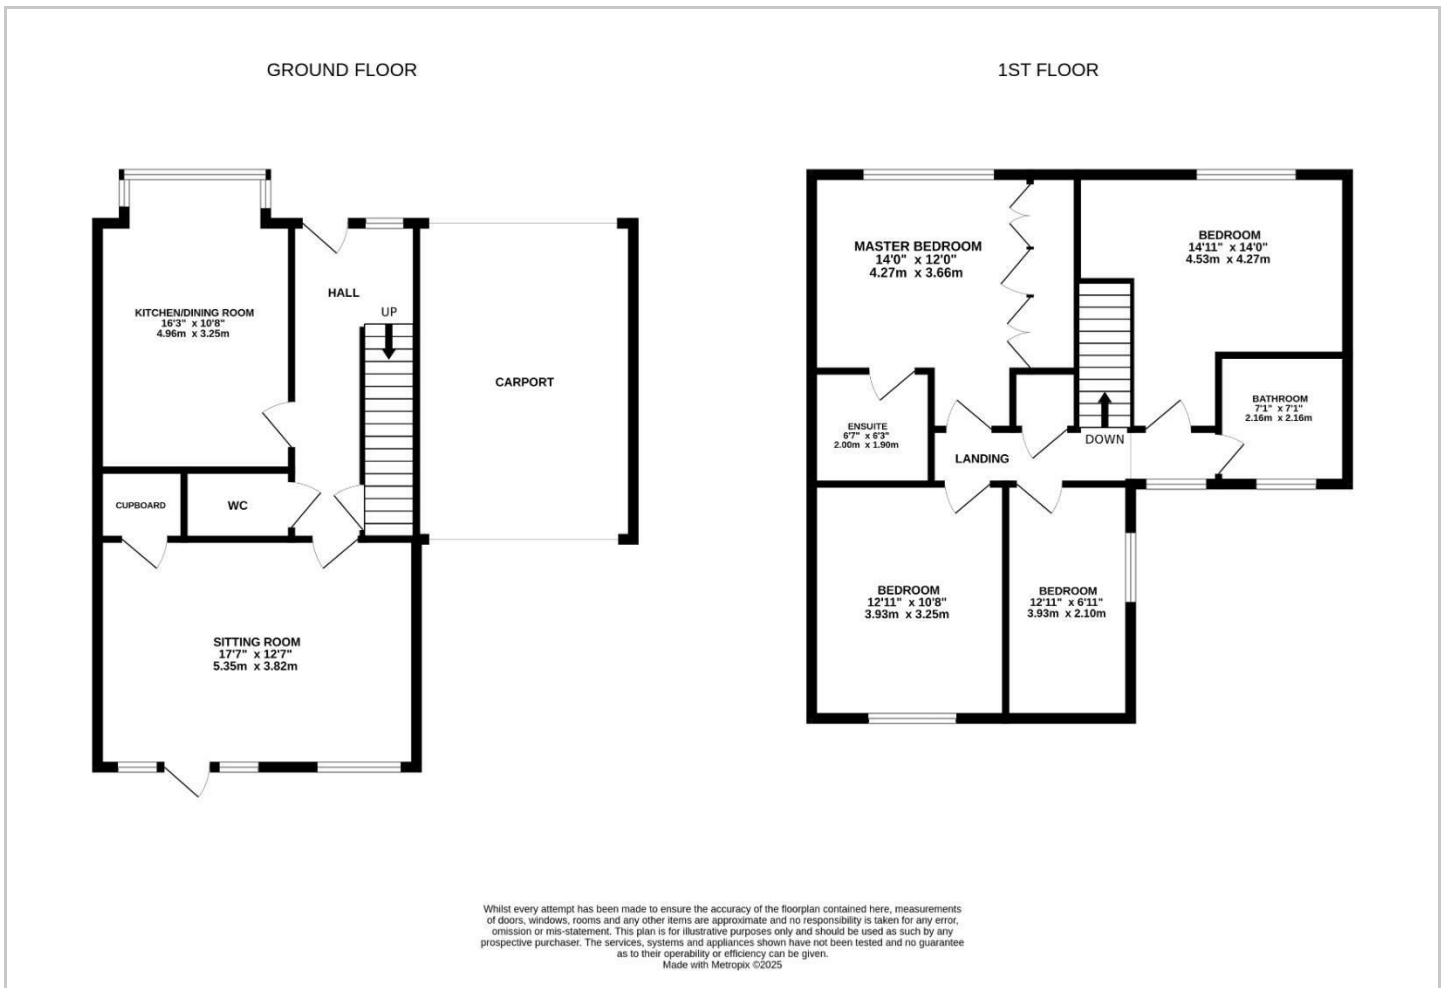

Guide Price £500,000

Road Map

Hybrid Map

Terrain Map

Floor Plan

Viewing

Please contact our Hunters Ashford Office on 01233 613613 if you wish to arrange a viewing appointment for this property or require further information.