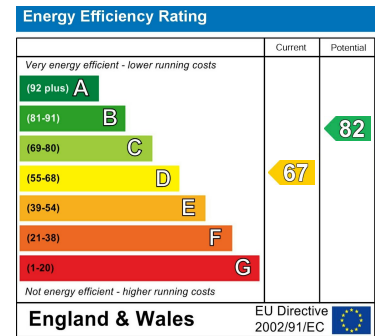

74 Abbey Road, Smethwick, B67 5LH
£660 Per Month

ROOM LET:- This luxury room let is available in the up and coming Bearwood area where a lot of professionals have now moved to as its conveniently located and only a 15 minute drive to Birmingham City Centre. We highly recommend early viewings on these rooms as they are not expected to remain on the market for long. The room we have available is a double bedroom with its on en-suite within the room and comes fully furnished. There is a communal fully fitted kitchen with all modern appliances and hosts a breakfast eating area. The tenants can also benefit from sharing a garden. Located next to Bearwood Road where you will find all local amenities.

Floor Plan

Area Map

Energy Efficiency Graph

These particulars, whilst believed to be accurate are set out as a general outline only for guidance and do not constitute any part of an offer or contract. Intending purchasers should not rely on them as statements of representation of fact, but must satisfy themselves by inspection or otherwise as to their accuracy. No person in this firm's employment has the authority to make or give any representation or warranty in respect of the property.