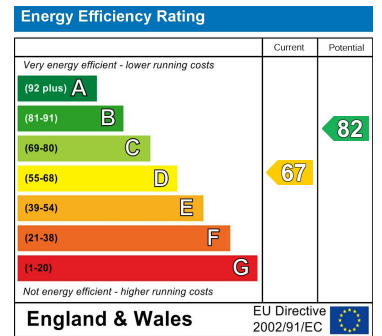

74 Abbey Road, Smethwick, B67 5LH
£705 Per Month

ROOM LET:- This luxury room let is available in the up and coming Bearwood area where a lot of professionals have now moved to as its conveniently located and only a 15 minute drive to Birmingham City Centre. We highly recommend early viewings on these rooms as they are not expected to remain on the market for long. The room we have available is a double bedroom with its on en-suite within the room and comes fully furnished. There is a communal fully fitted kitchen with all modern appliances and hosts a breakfast eating area. The tenants can also benefit from sharing a garden. Located next to Bearwood Road where you will find all local amenities.

Floor Plan

Area Map

Energy Efficiency Graph

These particulars, whilst believed to be accurate are set out as a general outline only for guidance and do not constitute any part of an offer or contract. Intending purchasers should not rely on them as statements of representation of fact, but must satisfy themselves by inspection or otherwise as to their accuracy. No person in this firm's employment has the authority to make or give any representation or warranty in respect of the property.